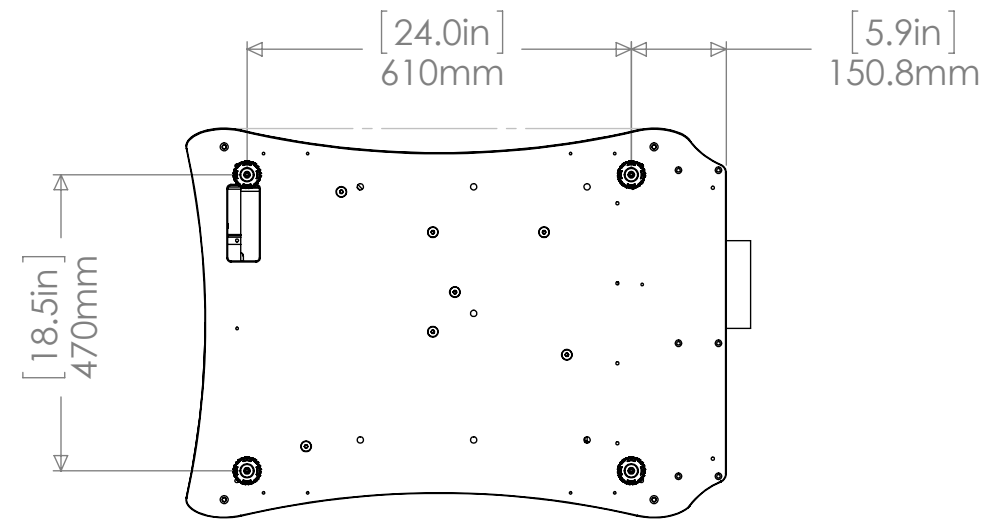

**RUNCO**  
1195 NW COMPTON DRIVE  
BEAVERTON, OR 97006 USA

TITLE  
**D-113d - Overall Dimensions**

SIZE	PART NUMBER	DRAWING NUMBER	REV
<b>B</b>		<b>D-113d</b>	
SCALE	1:16	DO NOT SCALE	SHEET 1 OF 4

Note: Perf side panels are removed to show vent locations.

**RUNCO**  
 1195 NW COMPTON DRIVE  
 BEAVERTON, OR 97006 USA

TITLE			
<b>D-113d - Vent Locations</b>			
SIZE	PART NUMBER	DRAWING NUMBER	REV
<b>B</b>		<b>D-113d</b>	
SCALE	DO NOT SCALE		SHEET
1:14			2 OF 4

**Foot Locations  
With Autoscope**

**Foot Locations  
Without Autoscope**

**RUNCO**  
1195 NW COMPTON DRIVE  
BEAVERTON, OR 97006 USA

TITLE			
<b>D-113d - Foot Locations</b>			
SIZE	PART NUMBER	DRAWING NUMBER	REV
<b>B</b>		<b>D-113d</b>	
SCALE	DO NOT SCALE		SHEET
1:12			3 OF 4

<p><b>RUNCO</b> 1195 NW COMPTON DRIVE BEAVERTON, OR 97006 USA</p>			
<p>TITLE <b>D-113d - Autoscope Dimensions</b></p>			
SIZE <b>B</b>	PART NUMBER	DRAWING NUMBER <b>D-113d</b>	REV
SCALE 1:12	DO NOT SCALE		SHEET 4 OF 4