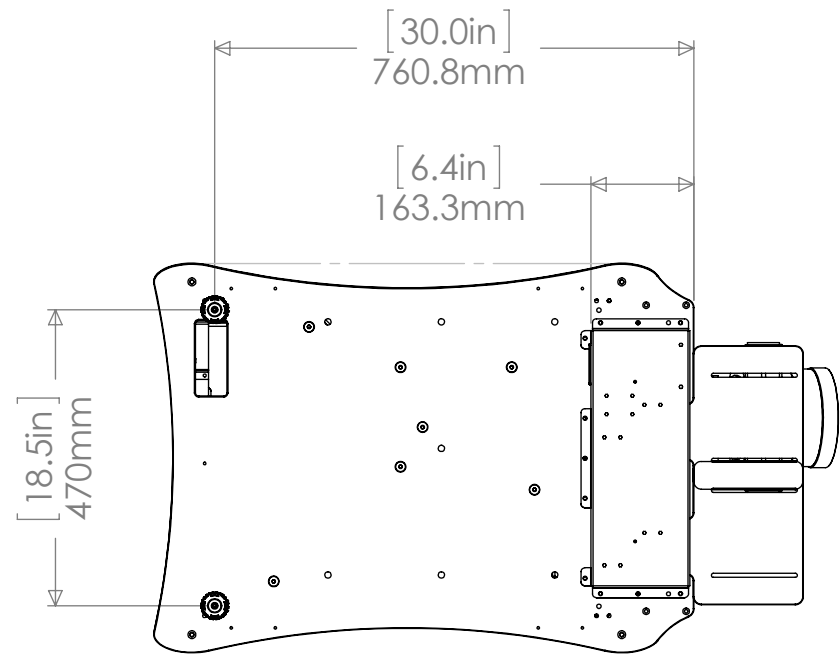

**RUNCO**  
1195 NW COMPTON DRIVE  
BEAVERTON, OR 97006 USA

TITLE  
**D-113d - Overall Dimensions**

SIZE	PART NUMBER	DRAWING NUMBER	REV
<b>B</b>		<b>D-113d</b>	
SCALE	1:16	DO NOT SCALE	SHEET 1 OF 4

Note: Perf side panels are removed to show vent locations.

**RUNCO**  
 1195 NW COMPTON DRIVE  
 BEAVERTON, OR 97006 USA

TITLE			
<b>D-113d - Vent Locations</b>			
SIZE	PART NUMBER	DRAWING NUMBER	REV
<b>B</b>		<b>D-113d</b>	
SCALE	DO NOT SCALE		SHEET
1:14			2 OF 4

**Foot Locations  
With Autoscope**

**Foot Locations  
Without Autoscope**

**RUNCO**  
1195 NW COMPTON DRIVE  
BEAVERTON, OR 97006 USA

TITLE			
<b>D-113d - Foot Locations</b>			
SIZE	PART NUMBER	DRAWING NUMBER	REV
<b>B</b>		<b>D-113d</b>	
SCALE	DO NOT SCALE		SHEET
1:12			3 OF 4

<p><b>RUNCO</b> 1195 NW COMPTON DRIVE BEAVERTON, OR 97006 USA</p>			
<p>TITLE <b>D-113d - Autoscope Dimensions</b></p>			
SIZE <b>B</b>	PART NUMBER	DRAWING NUMBER <b>D-113d</b>	REV
SCALE 1:12	DO NOT SCALE		SHEET 4 OF 4