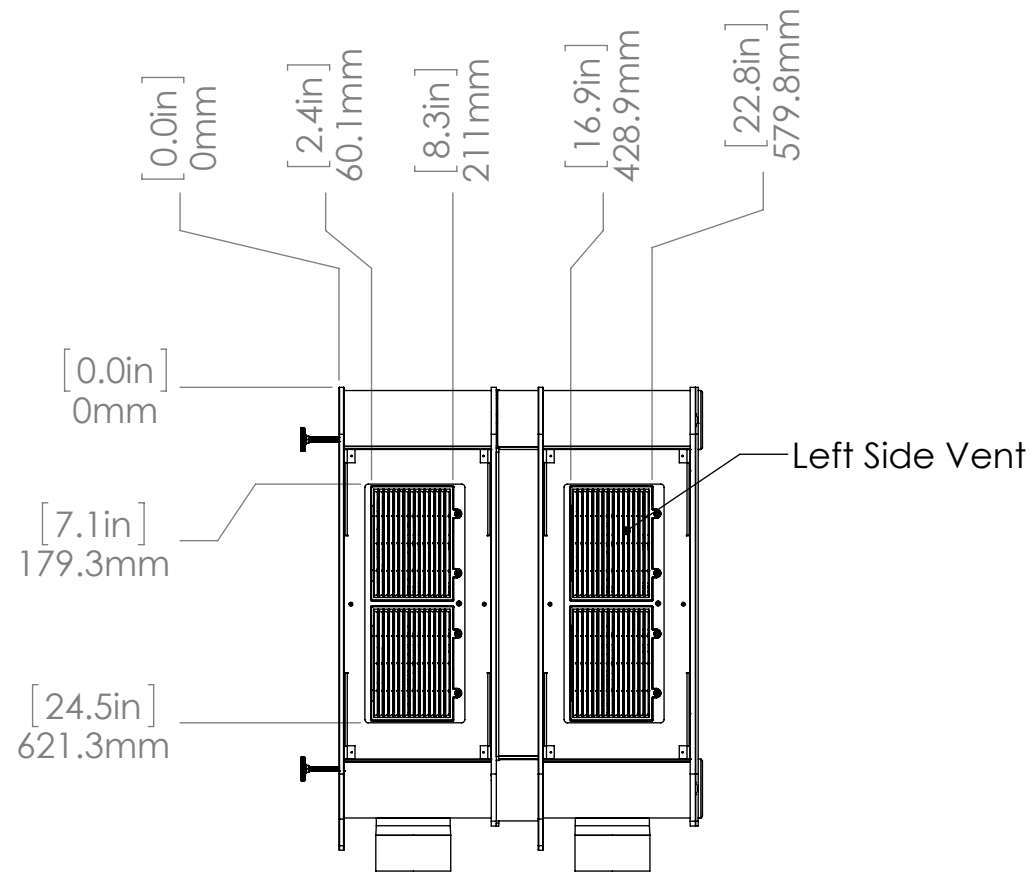

**RUNCO**  
1195 NW COMPTON DRIVE  
BEAVERTON, OR 97006 USA

TITLE  
**D-113d - Overall Dimensions**

SIZE	PART NUMBER	DRAWING NUMBER	REV
<b>B</b>		<b>D-113d</b>	
SCALE	1:16	DO NOT SCALE	SHEET 1 OF 4

Note: Perf side panels are removed to show vent locations.