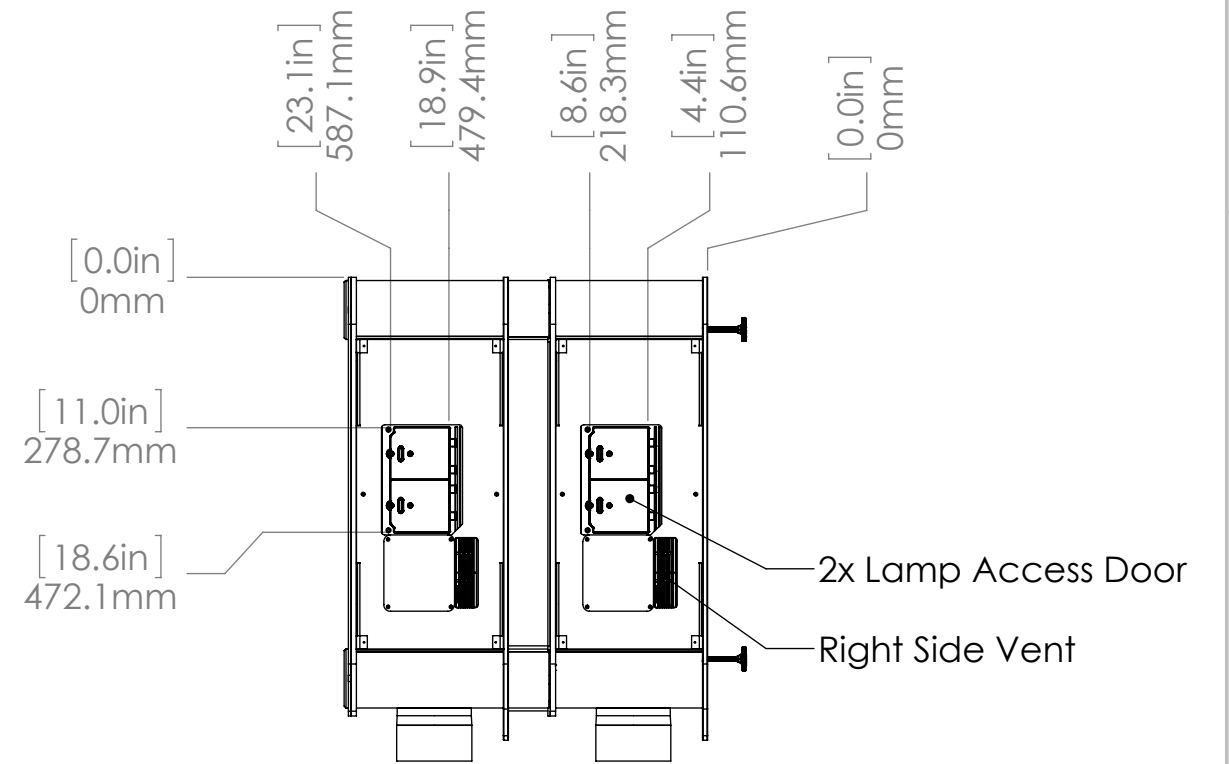

**RUNCO**  
1195 NW COMPTON DRIVE  
BEAVERTON, OR 97006 USA

TITLE  
**D-113d - Overall Dimensions**

SIZE	PART NUMBER	DRAWING NUMBER	REV
<b>B</b>		<b>D-113d</b>	
SCALE	1:16	DO NOT SCALE	SHEET 1 OF 4

Note: Perf side panels are removed to show vent locations.

**RUNCO**  
 1195 NW COMPTON DRIVE  
 BEAVERTON, OR 97006 USA

TITLE			
<b>D-113d - Vent Locations</b>			
SIZE	PART NUMBER	DRAWING NUMBER	REV
<b>B</b>		<b>D-113d</b>	
SCALE	DO NOT SCALE		SHEET
1:14			2 OF 4

**Foot Locations  
With Autoscope**

**Foot Locations  
Without Autoscope**

**RUNCO**  
1195 NW COMPTON DRIVE  
BEAVERTON, OR 97006 USA

TITLE			
<b>D-113d - Foot Locations</b>			
SIZE	PART NUMBER	DRAWING NUMBER	REV
<b>B</b>		<b>D-113d</b>	
SCALE	DO NOT SCALE		SHEET
1:12			3 OF 4

<p><b>RUNCO</b> 1195 NW COMPTON DRIVE BEAVERTON, OR 97006 USA</p>			
<p>TITLE <b>D-113d - Autoscope Dimensions</b></p>			
SIZE <b>B</b>	PART NUMBER	DRAWING NUMBER <b>D-113d</b>	REV
SCALE 1:12	DO NOT SCALE		SHEET 4 OF 4