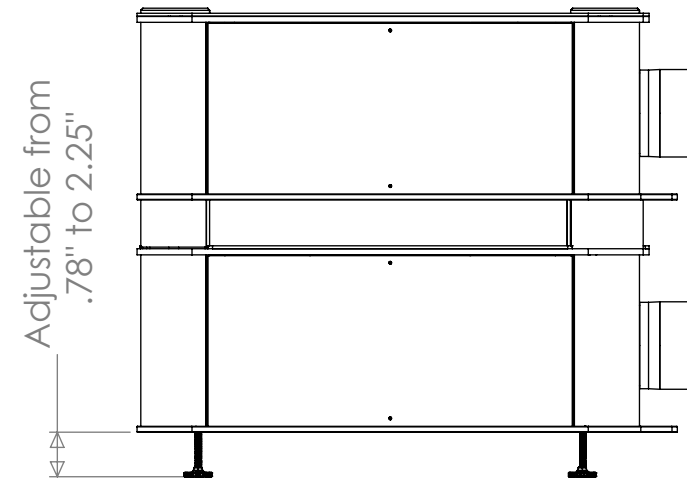

**Foot Locations
With Autoscope**