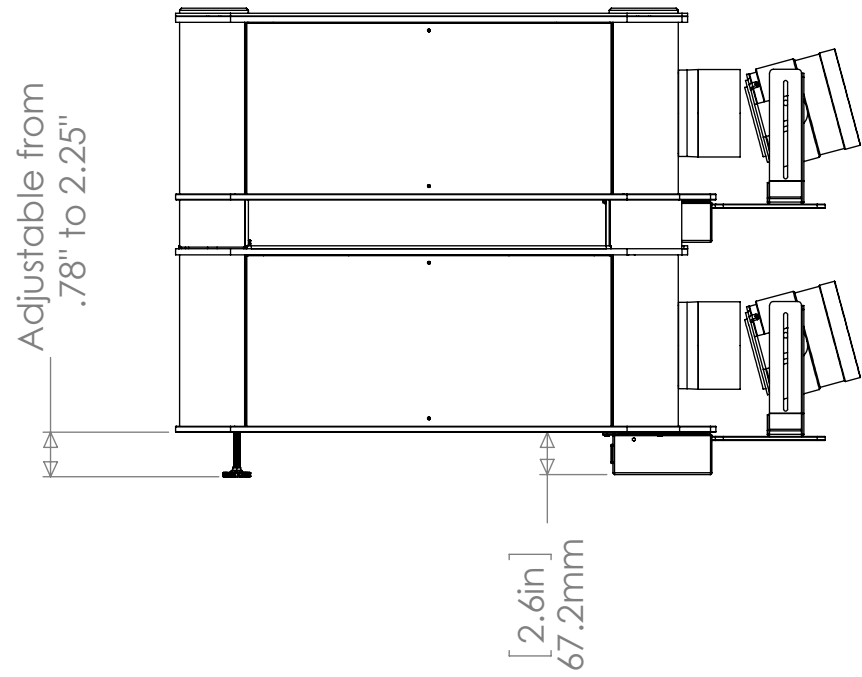

**RUNCO**  
1195 NW COMPTON DRIVE  
BEAVERTON, OR 97006 USA

TITLE  
**D-113d - Overall Dimensions**

SIZE	PART NUMBER	DRAWING NUMBER	REV
<b>B</b>		<b>D-113d</b>	
SCALE	1:16	DO NOT SCALE	SHEET 1 OF 4

Note: Perf side panels are removed to show vent locations.

**RUNCO**  
 1195 NW COMPTON DRIVE  
 BEAVERTON, OR 97006 USA

TITLE			
<b>D-113d - Vent Locations</b>			
SIZE	PART NUMBER	DRAWING NUMBER	REV
<b>B</b>		<b>D-113d</b>	
SCALE	DO NOT SCALE		SHEET
1:14			2 OF 4

**Foot Locations  
With Autoscope**

**Foot Locations  
Without Autoscope**

**RUNCO**  
1195 NW COMPTON DRIVE  
BEAVERTON, OR 97006 USA

TITLE			
<b>D-113d - Foot Locations</b>			
SIZE	PART NUMBER	DRAWING NUMBER	REV
<b>B</b>		<b>D-113d</b>	
SCALE	DO NOT SCALE		SHEET
1:12			3 OF 4

<p><b>RUNCO</b> 1195 NW COMPTON DRIVE BEAVERTON, OR 97006 USA</p>			
<p>TITLE <b>D-113d - Autoscope Dimensions</b></p>			
SIZE <b>B</b>	PART NUMBER	DRAWING NUMBER <b>D-113d</b>	REV
SCALE 1:12	DO NOT SCALE		SHEET 4 OF 4