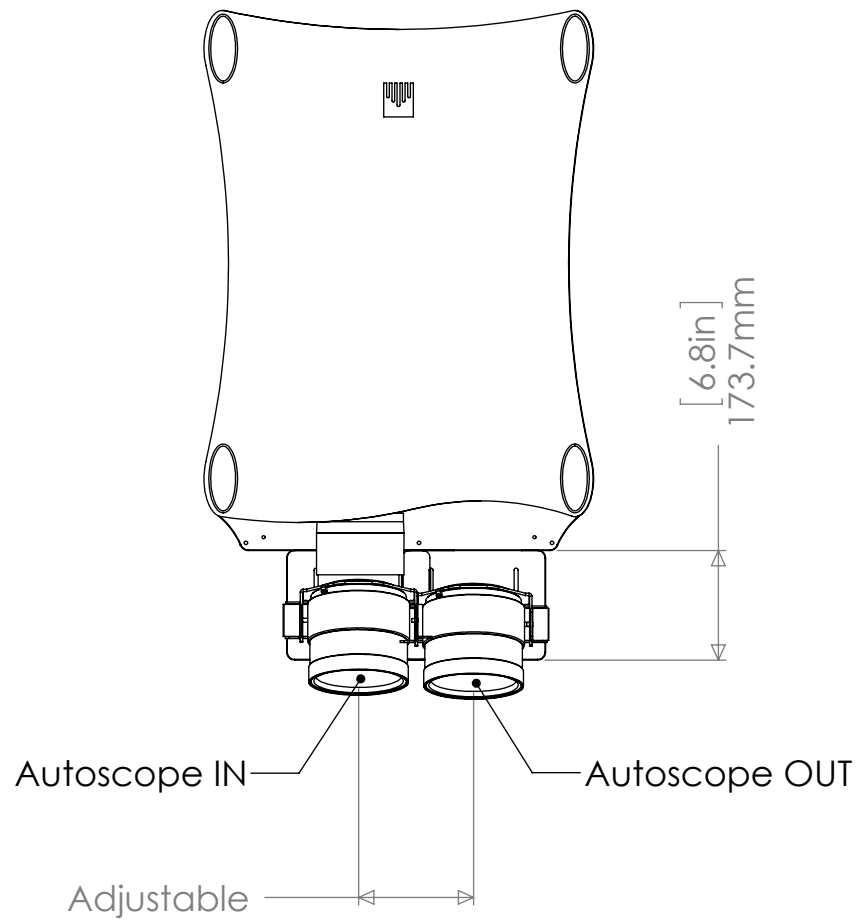

THIS DRAWING CONTAINS INFORMATION PROPRIETARY TO PLANAR SYSTEMS, INC. ANY REPRODUCTION IN PART OR WHOLE WITHOUT THE WRITTEN PERMISSION OF PLANAR SYSTEMS IS PROHIBITED. THIS DRAWING IS SUPPLIED FOR INFORMATION, IDENTIFICATION, ENGINEERING, EVALUATION, AND/OR INSPECTION PURPOSES ONLY AND MAY NOT BE USED AS BASIS FOR THE MANUFACTURING OF PRODUCTS OR THE FURNISHING OF SERVICES TO PLANAR SYSTEMS OR TO ANY THIRD PARTY UNLESS AUTHORIZED IN WRITING BY PLANAR SYSTEMS.

RUNCO 1195 NW COMPTON DRIVE BEAVERTON, OR 97006 USA			
TITLE D-113d - Autoscope Dimensions			
SIZE B	PART NUMBER	DRAWING NUMBER D-113d	REV
SCALE 1:12	DO NOT SCALE		SHEET 4 OF 4