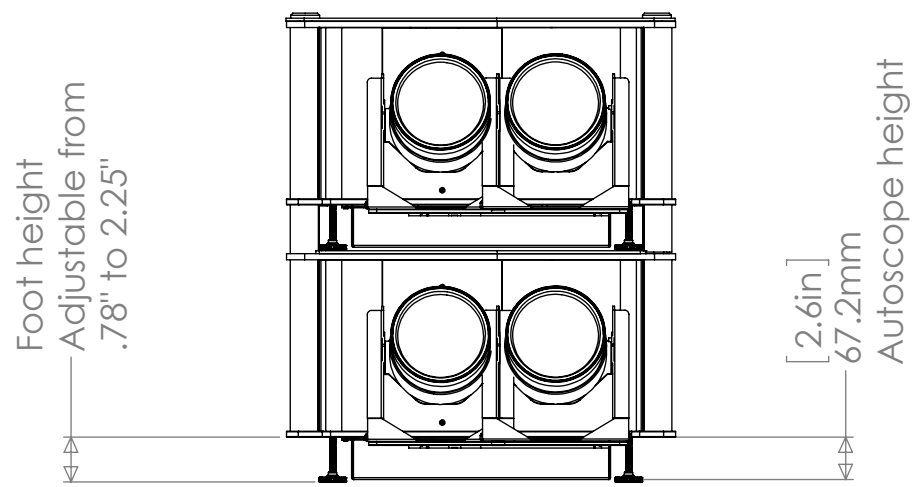

THIS DRAWING CONTAINS INFORMATION PROPRIETARY TO PLANAR SYSTEMS, INC. ANY REPRODUCTION IN PART OR WHOLE WITHOUT THE WRITTEN PERMISSION OF PLANAR SYSTEMS IS PROHIBITED. THIS DRAWING IS SUPPLIED FOR INFORMATION, IDENTIFICATION, ENGINEERING, EVALUATION, AND/OR INSPECTION PURPOSES ONLY AND MAY NOT BE USED AS BASIS FOR THE MANUFACTURING OF PRODUCTS OR THE FURNISHING OF SERVICES TO PLANAR SYSTEMS OR TO ANY THIRD PARTY UNLESS AUTHORIZED IN WRITING BY PLANAR SYSTEMS.

RUNCO 1195 NW COMPTON DRIVE BEAVERTON, OR 97006 USA			
TITLE D-113d - Autoscope Dimensions			
SIZE B	PART NUMBER	DRAWING NUMBER D-113d	REV
SCALE 1:12	DO NOT SCALE		SHEET 4 OF 4