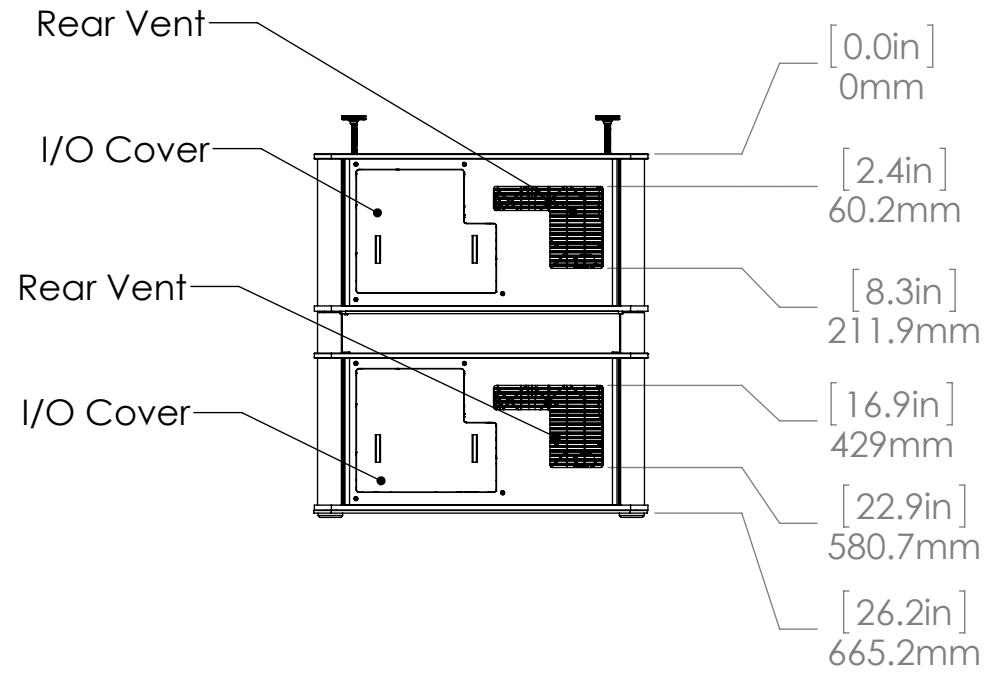

**RUNCO**  
1195 NW COMPTON DRIVE  
BEAVERTON, OR 97006 USA

TITLE  
**D-113d - Overall Dimensions**

SIZE	PART NUMBER	DRAWING NUMBER	REV
<b>B</b>		<b>D-113d</b>	
SCALE	1:16	DO NOT SCALE	SHEET 1 OF 4

Note: Perf side panels are removed to show vent locations.

**RUNCO**  
 1195 NW COMPTON DRIVE  
 BEAVERTON, OR 97006 USA

TITLE			
<b>D-113d - Vent Locations</b>			
SIZE	PART NUMBER	DRAWING NUMBER	REV
<b>B</b>		<b>D-113d</b>	
SCALE	DO NOT SCALE		SHEET
1:14			2 OF 4