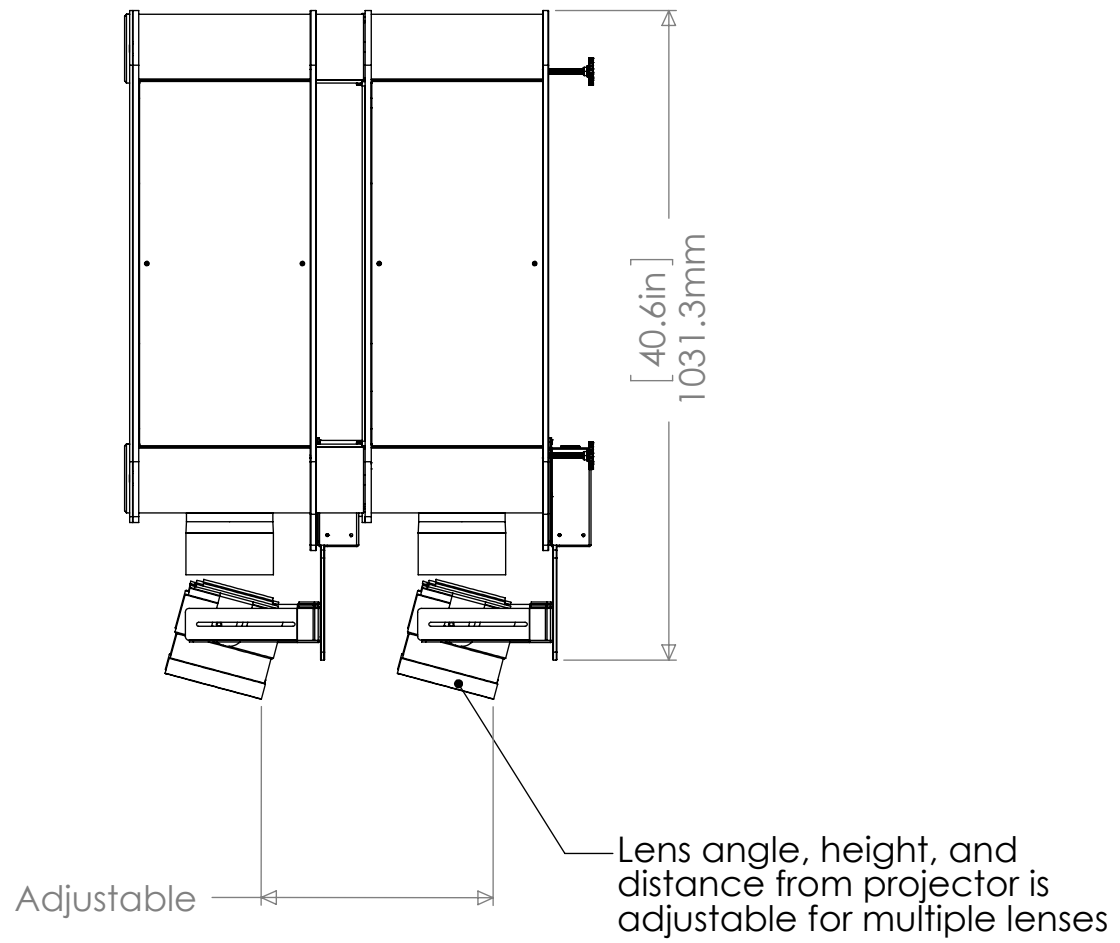

THIS DRAWING CONTAINS INFORMATION PROPRIETARY TO PLANAR SYSTEMS, INC. ANY REPRODUCTION IN PART OR WHOLE WITHOUT THE WRITTEN PERMISSION OF PLANAR SYSTEMS IS PROHIBITED. THIS DRAWING IS SUPPLIED FOR INFORMATION, IDENTIFICATION, ENGINEERING, EVALUATION, AND/OR INSPECTION PURPOSES ONLY AND MAY NOT BE USED AS BASIS FOR THE MANUFACTURING OF PRODUCTS OR THE FURNISHING OF SERVICES TO PLANAR SYSTEMS OR TO ANY THIRD PARTY UNLESS AUTHORIZED IN WRITING BY PLANAR SYSTEMS.

RUNCO 1195 NW COMPTON DRIVE BEAVERTON, OR 97006 USA			
TITLE D-113d - Autoscope Dimensions			
SIZE B	PART NUMBER	DRAWING NUMBER D-113d	REV
SCALE 1:12	DO NOT SCALE		SHEET 4 OF 4